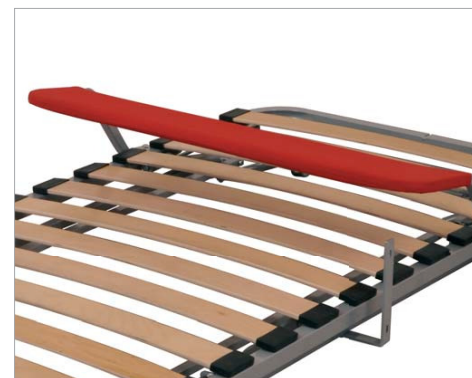

Profili
Profiles

Eco-S

Accessori
Accessories

A01

A12

Varianti
Variations

V13